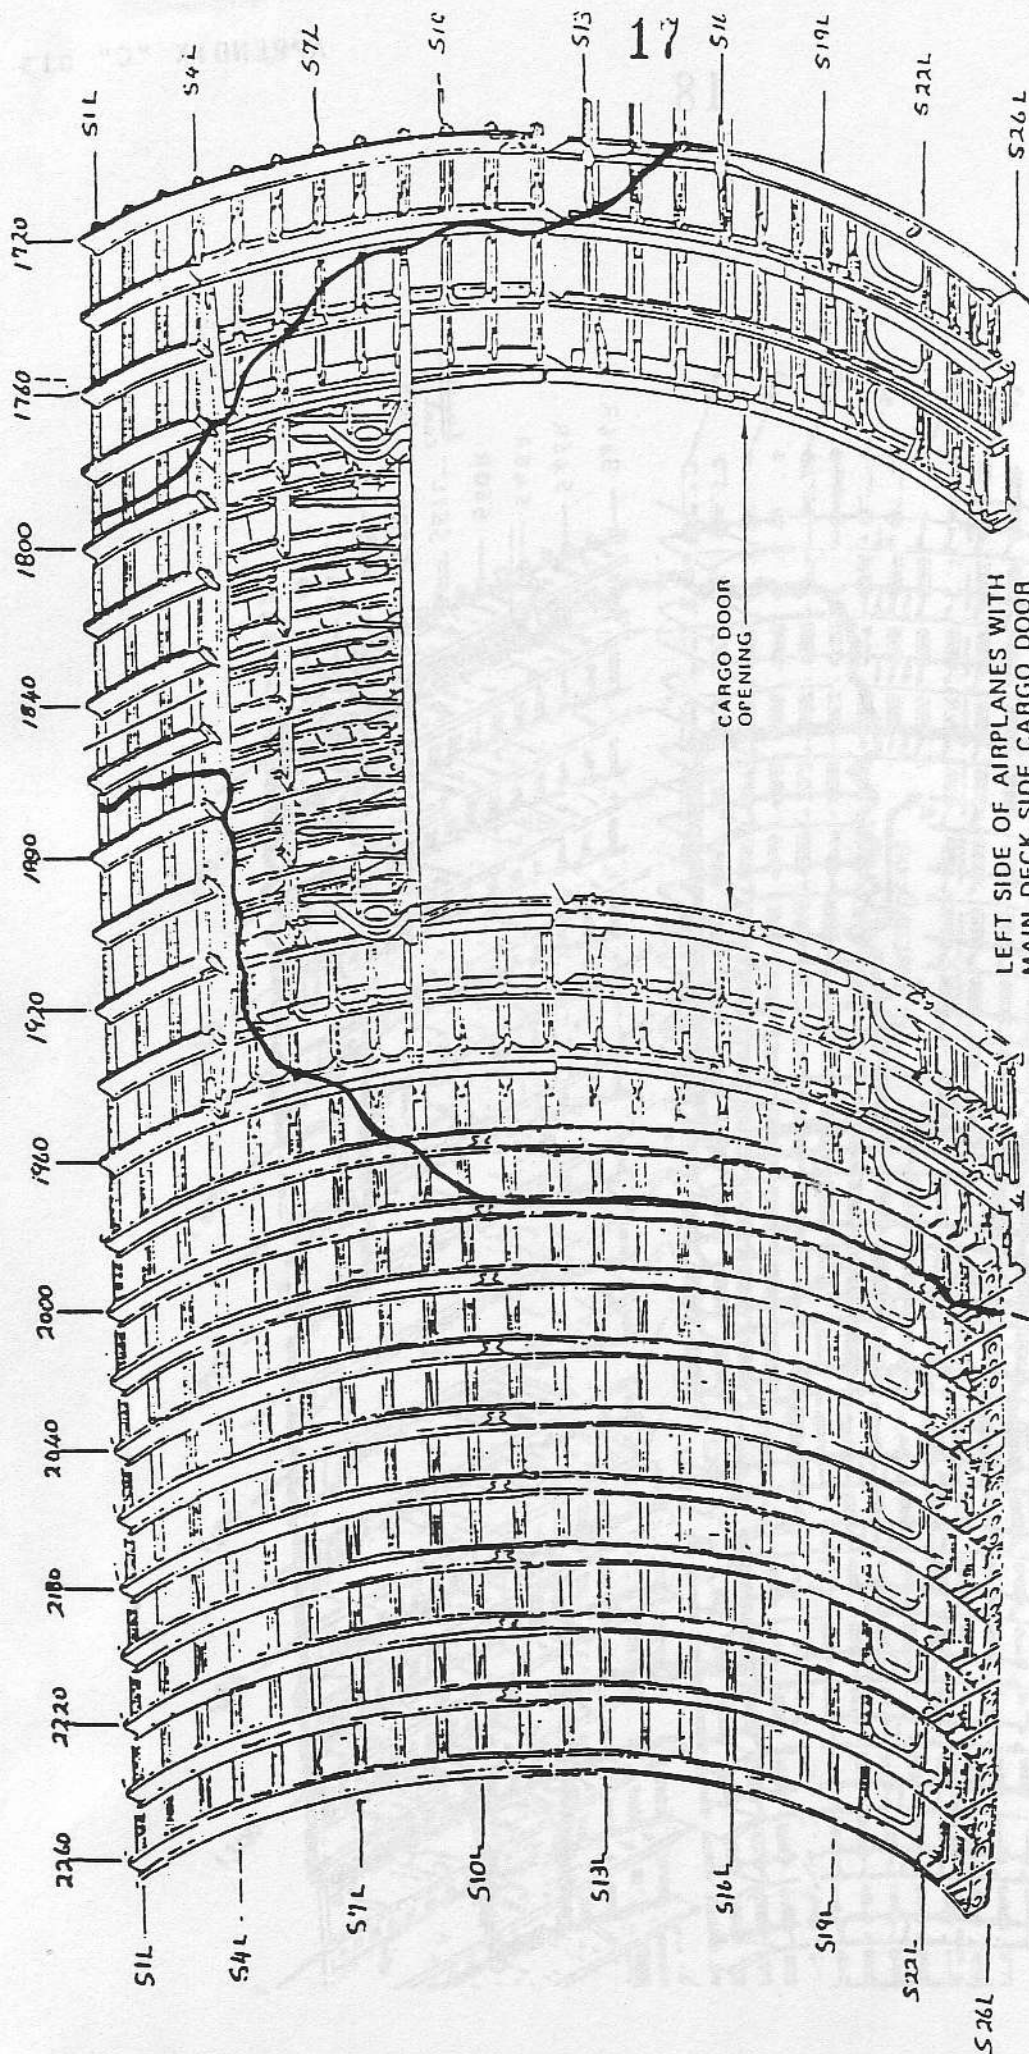

MAIN CARGO DOOR (TARGET 13E)

LEFT SIDE OF AIRPLANES WITH
MAIN DECK SIDE CARGO DOOR

TARGET T 13 E

Target 244
Lower aft fuselage